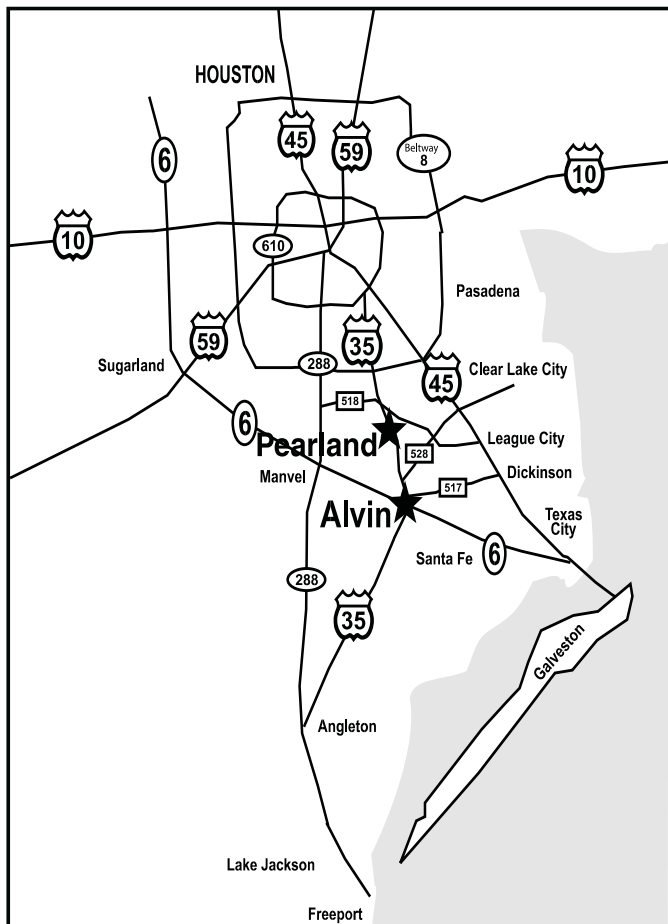

Alvin Community College Pearland Center Campus Map

How to Reach Alvin Community College Main Campus

Alvin Community College is located 25 miles south of Houston and 30 miles north of Galveston on Hwy. 35 ByPass in Alvin, Texas.

From Houston: Hwy. 35 south; or take I-45 south to Webster, then west on FM 528 to Hwy. 35 ByPass; or Hwy 288 south to Manvel, then east on Hwy. 6 to Hwy. 35 ByPass.

From Galveston: Hwy. 6 to reach Hwy. 35 ByPass, from Angleton and points south, use Hwy. 35.

How to Reach Alvin Community College Pearland Center

Pearland Center is located at 2319 North Grand Boulevard in Pearland.

From Friendswood: FM 518 West to one block past Galveston Rd., which is N. Grand Blvd. Turn right.

From Hwy 288: FM 518 East to two blocks past the intersection of FM 518 (Broadway) and Hwy. 35. Turn left on N. Grand Blvd.

From Alvin: Hwy 35 North to FM 518 (Broadway) intersection. Turn right. Two blocks to N. Grand Blvd. Turn left.