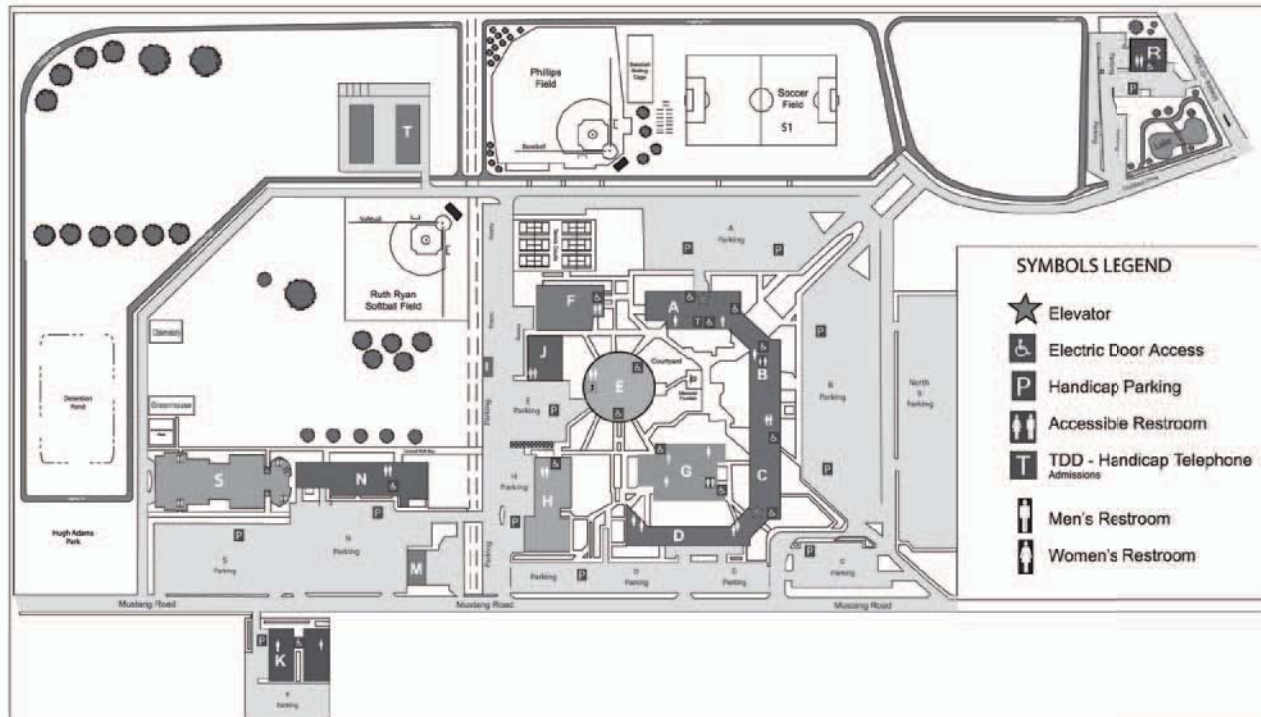

CAMPUS MAP

A Enrollment Services Center
Library / Dean of Students / Cyber Lab

B Administration / Fine Arts
Art Gallery

C Childcare / Paralegal / Human Resources
Human Services & Addiction Counseling

D Business Programs
Industrial Technology

E Student Center / College Store

F Fitness Center

G Liberal Arts
Dean of Academic Programs

H Continuing Education Workforce Development
Allied Health Center, Campus Police

I Art - Metals/Jewelry

J Art - Ceramics/Sculpture

From Alvin: Hwy 35 North to FM 518 (Broadway) intersection. Turn right. Two blocks to N. Grand Blvd. Turn left.