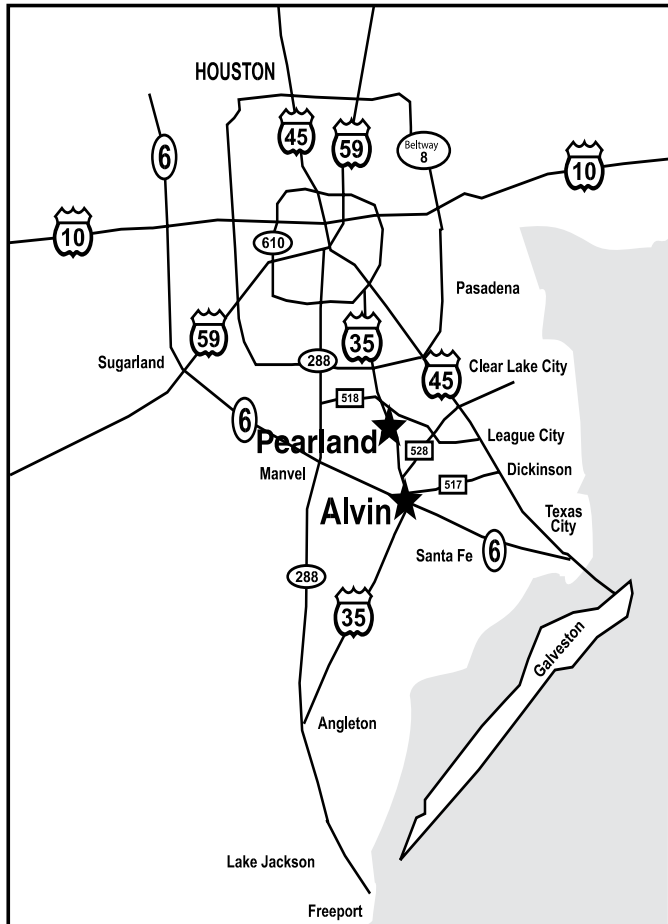

### How to Reach Alvin Community College Main Campus

Alvin Community College is located 25 miles south of Houston and 30 miles north of Galveston on Hwy. 35 ByPass in Alvin, Texas.

**From Houston:** Hwy. 35 south; or take I-45 south to Webster, then west on FM 528 to Hwy. 35 ByPass; or Hwy 288 south to Manvel, then east on Hwy. 6 to Hwy. 35 ByPass.

**From Galveston:** Hwy. 6 to reach Hwy. 35 ByPass, from Angleton and points south, use Hwy. 35.

**From Hwy 288:** FM 518 East to two blocks past the intersection of FM 518 (Broadway) and Hwy. 35. Turn left on N. Grand Blvd.

**From Alvin:** Hwy 35 North to FM 518 (Broadway) intersection. Turn right. Two blocks to N. Grand Blvd. Turn left.