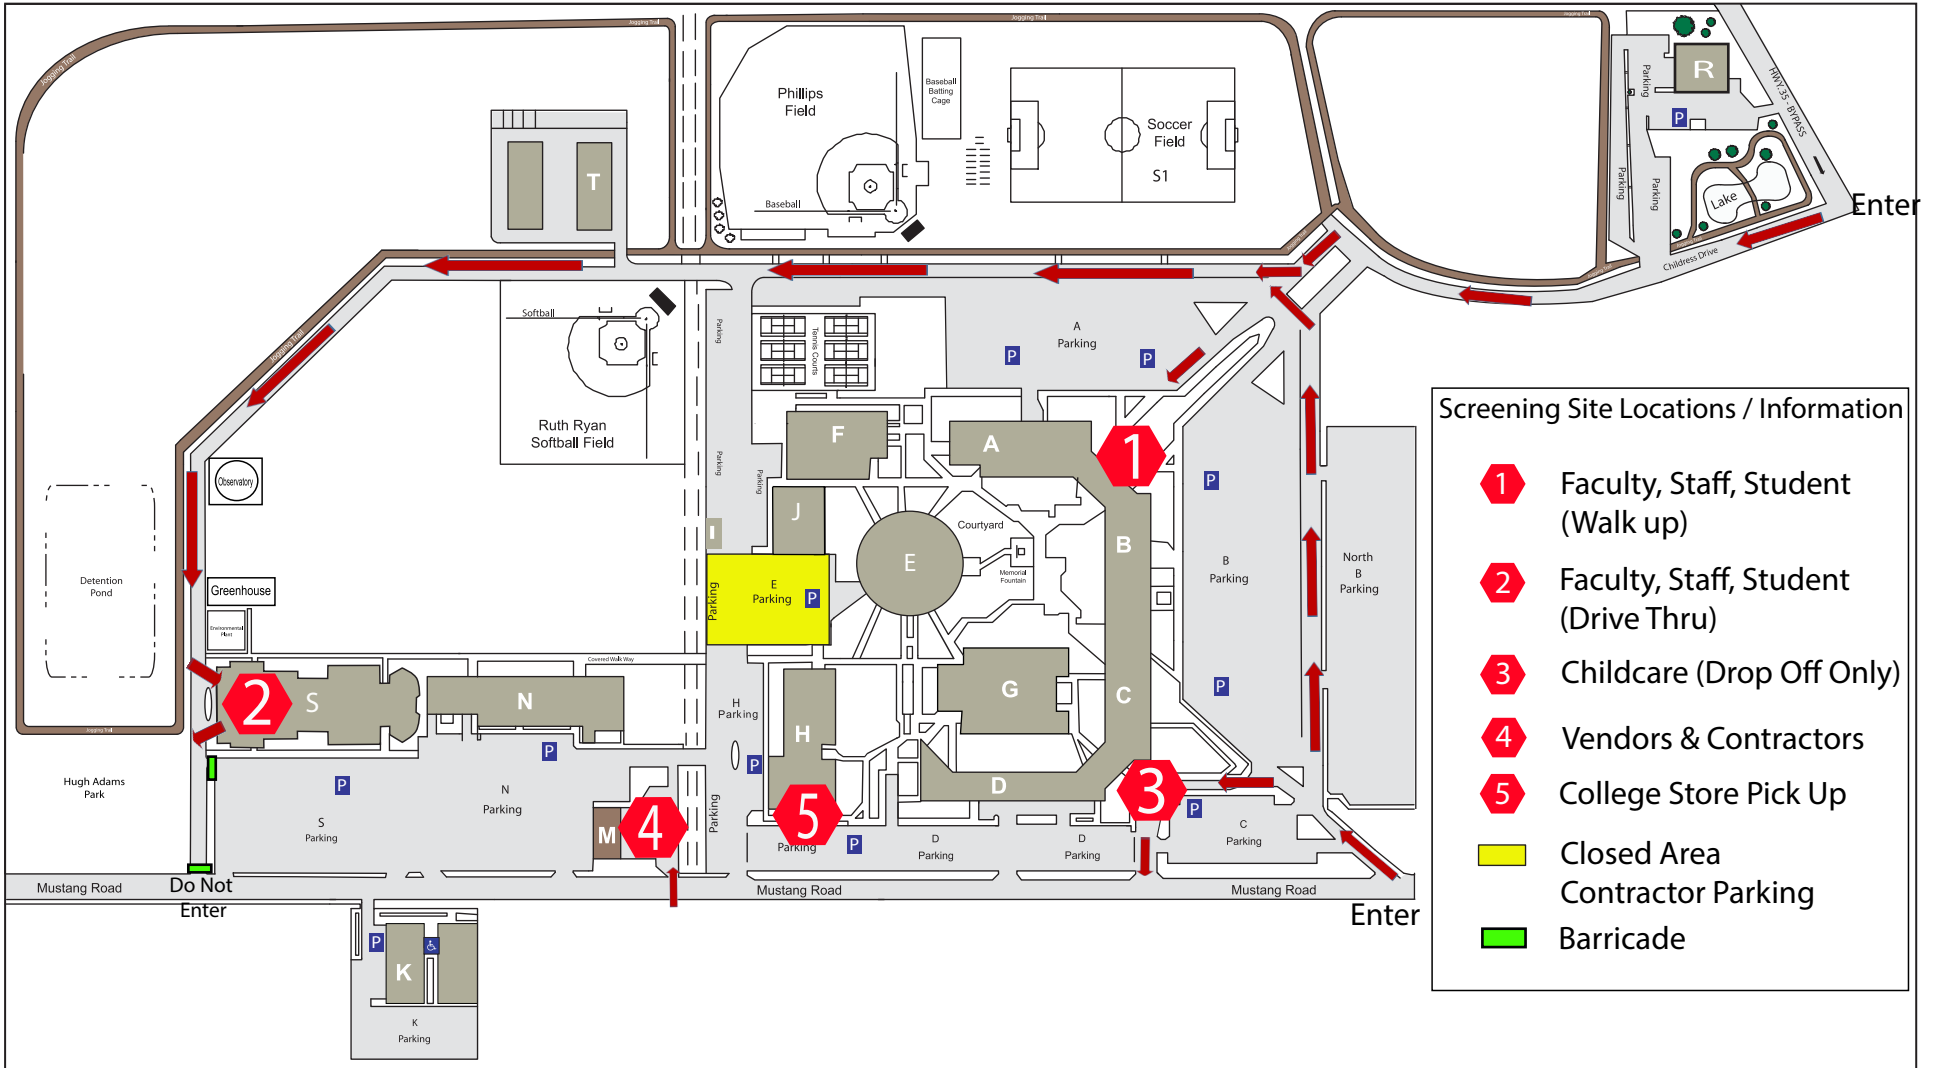

ALVIN COMMUNITY COLLEGE

CAMPUS MAP

Screening Site Locations / Information

- 1** Faculty, Staff, Student (Walk up)
- 2** Faculty, Staff, Student (Drive Thru)
- 3** Childcare (Drop Off Only)
- 4** Vendors & Contractors
- 5** College Store Pick Up
-  Closed Area Contractor Parking
-  Barricade